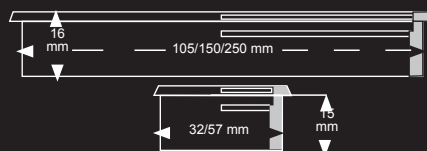

SISO A/S

Mileparken 11 Phone: (+45) 45 830 900
DK - 2740 Skovlunde Fax: (+45) 45 830 444 - 45 830 440
(Copenhagen) E-mail: siso@siso.dk
Denmark Web: www.siso.dk