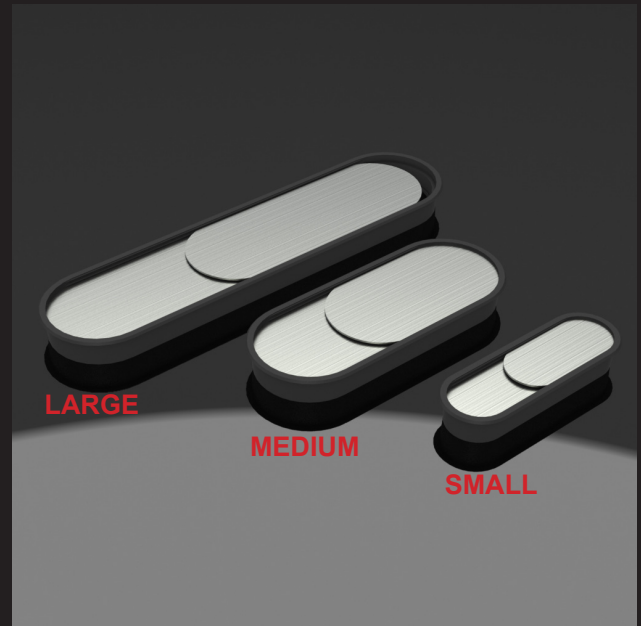

SALSA CABLE GROMMET

The SALSA cable grommet is different in shape, material and design compared to the traditional round grommets. With its oval shape and lids in brushed stainless steel, the grommets not only offer functionality but also a unique timeless design that enhances the furniture.

The SALSA is available in 3 sizes: Small, Medium and Large.

Model "Small"

Bore size: Oval 32 mm x 105 mm Depth: 15 mm
Outer size: Oval 38 mm x 110 mm Depth: 16 mm

Plastic insert available in black, silver & alu colour:
Lids: Brushed stainless steel

Model "Medium"

Bore size: Oval 57 mm x 150 mm Depth: 15 mm
Outer size: Oval 63 mm x 155 mm Depth: 16 mm

Plastic insert available in black colour. Other colours on request.
Lids: Brushed stainless steel

Model "Large"

Bore size: Oval 57 mm x 250 mm Depth: 15 mm
Outer size: Oval 63 mm x 255 mm Depth: 16 mm

Plastic insert available in black colour. Other colours on request.
Lids: Brushed stainless steel

CNC-cutting requested !