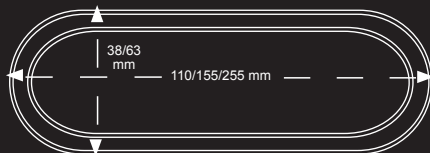

SISO A/S

Mileparken 11 Phone: (+45) 45 830 900
DK - 2740 Skovlunde Fax: (+45) 45 830 444 - 45 830 440
(Copenhagen) E-mail: siso@siso.dk
Denmark Web: www.siso.dk