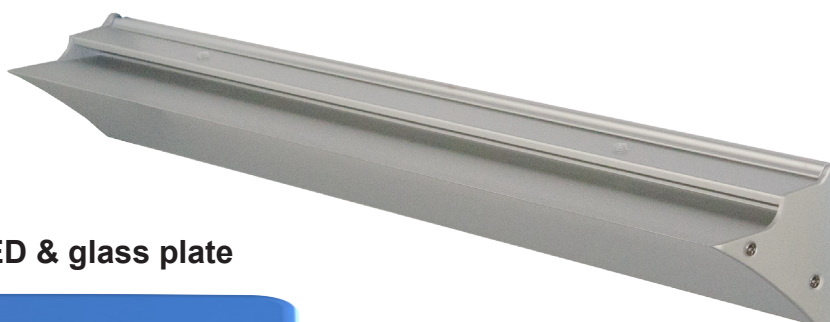

Aluminum shelf with LED & glass plate

Specifications:

Tempered frosted 8mm glass plate
 White LED lamps – 6000K
 From 450 to 1200 mm length.
 Complete with 1,5m cable (no plug)
 Maximum load 3kg
 Built-in grey on/off switch
 LED driver built into the profile. Input: 200 - 240V, 50 Hz.
 IP20 rated, RoHS complaint & CE certified

Item No.:

450 x 175 x 70 mm	24 SMD LEDs – 2,0w	# 22.02.710
500 x 175 x 70 mm	27 SMD LEDs – 2,2w	# 22.02.711
600 x 175 x 70 mm	33 SMD LEDs – 2,7w	# 22.02.712
900 x 175 x 70 mm	51 SMD LEDs – 4,1w	# 22.02.713
1200 x 175 x 70 mm	69 SMD LEDs – 5,6w	# 22.02.714

Aluminum profile without LED & glass plate

Item No.:

450 x 175 x 70 mm	F/8 x 443 mm glass	# 22.02.701
500 x 175 x 70 mm	F/8 x 493 mm glass	# 22.02.702
600 x 175 x 70 mm	F/8 x 593 mm glass	# 22.02.703
900 x 175 x 70 mm	F/8 x 893 mm glass	# 22.02.704
1200 x 175 x 70 mm	F/8 x 1193 mm glass	# 22.02.705