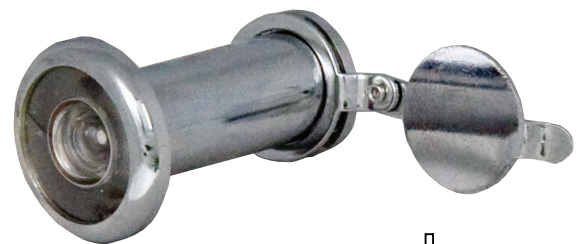

Size: 35 – 50 mm

Alu finish: # 22.04.286

Chrome plated: # 22.04.285

35 - 50 mm

SISO A/S

Mileparken 11
DK - 2740 Skovlunde (Copenhagen)
Denmark

Phone: (+45) 45 830 900
Fax: (+45) 45 830 444 - 45 830 440
E-mail: siso@siso.dk Web: www.siso.dk