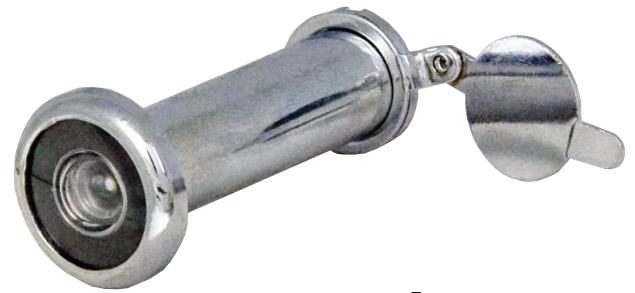

DOOR VIEWERS W/CLOSER

- high quality furniture fittings

MODEL "ZAMAK"

Ø 14 mm zamak barrel
For door size 35-50 & 50-75 mm
180 degree angle
With plastic lens

Size: 35 – 50 mm

Alu finish: # 22.04.294

Chrome plated: # 22.04.295

Size: 50 – 75 mm

Alu finish: # 22.04.296

Chrome plated: # 22.04.297

35 - 50 mm or 50 - 75 mm

MODEL "BRASS"

Ø 14 mm brass barrel
For door size 35-50 mm
200 degree angle
With plastic lens

Size: 35 – 50 mm

Alu finish: # 22.04.286