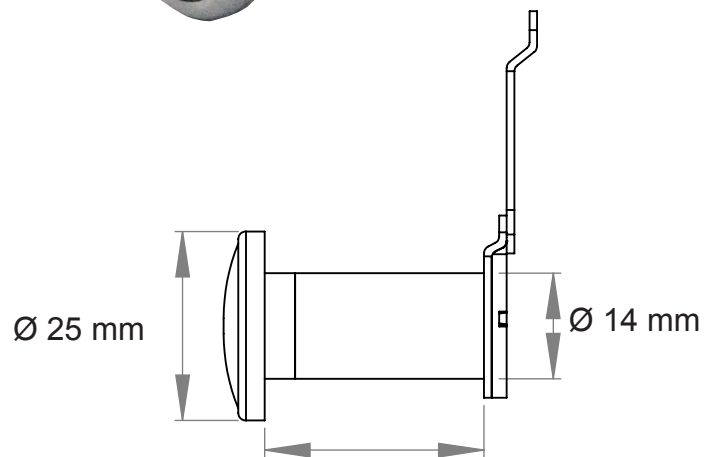

Size: 35 – 50 mm

Alu finish: # 22.04.286

Chrome plated: # 22.04.285

35 - 50 mm

SISO A/S

Mileparken 11
DK - 2740 Skovlunde (Copenhagen)
Denmark

Phone: (+45) 45 830 900
Fax: (+45) 45 830 444 - 45 830 440
E-mail: siso@siso.dk Web: www.siso.dk