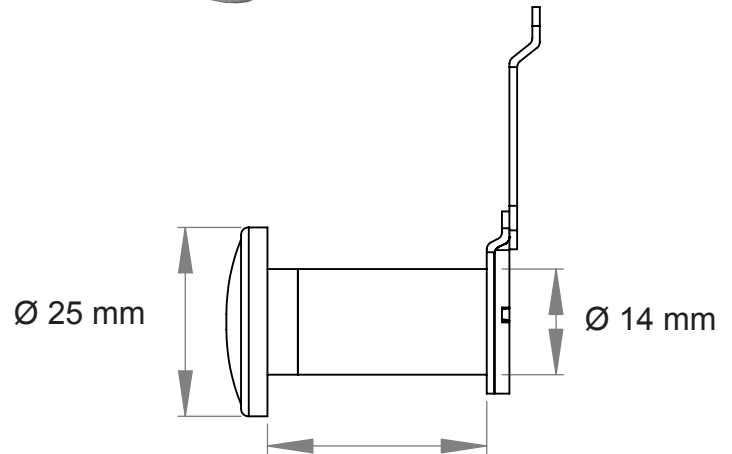

DOOR VIEWERS W/CLOSER

- high quality furniture fittings

MODEL "ZAMAK"

Ø 14 mm zamak barrel
For door size 35-50 & 50-75 mm
180 degree angle
With plastic lens

Size: 35 – 50 mm

Alu finish: # 22.04.294

Chrome plated: # 22.04.295

Size: 50 – 75 mm

Alu finish: # 22.04.296

Chrome plated: # 22.04.297

35 - 50 mm or 50 - 75 mm

MODEL "BRASS"

Ø 14 mm brass barrel
For door size 35-50 mm
200 degree angle
With plastic lens

Size: 35 – 50 mm

Alu finish: # 22.04.286