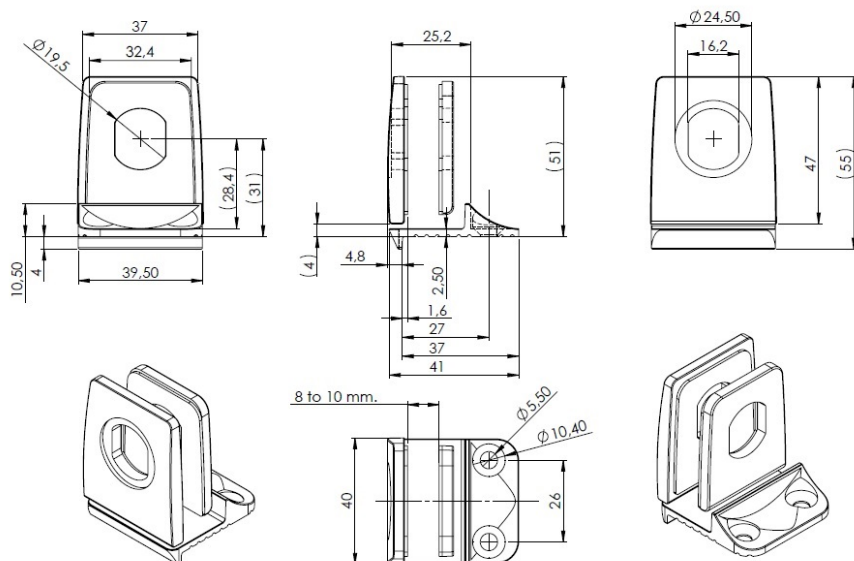

PRODUCT SHEET

Description:

Glass Door Lock Accessories "Obsession", 8-10mm Glass, CPL, Brass Material, Black Rubber Gaskets, W/Striking Plate (Cam, Lock 1925 Series to be Ordered Separately)

Item number:

14.09.005-0

Units	Box	Carton	HS Code	Barcode
Set			8301600090	
				5704866513821

(xx) installation depend

SISO A/S

Mileparken 11
DK-2740 Skovlunde
Denmark
VAT: DK 24786013

Phone +45 45 830 900

www.siso.dk
siso@siso.dk