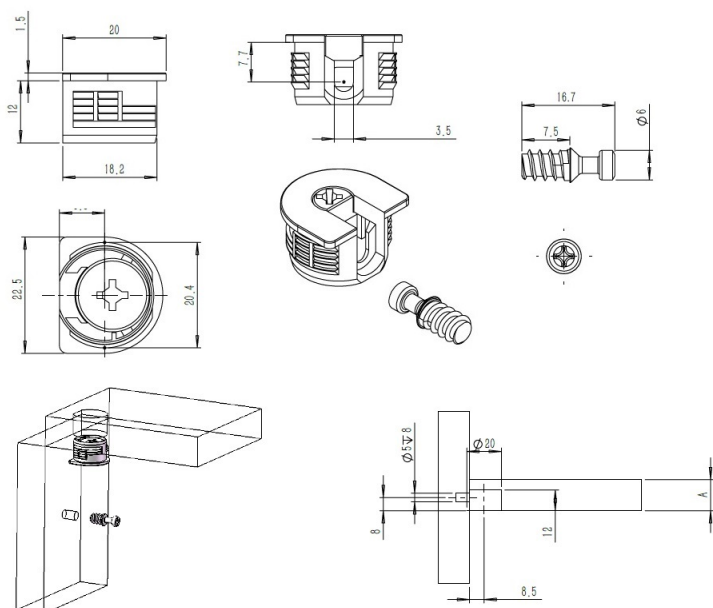

## Description:

Shelf Connector "Eccentric", Zamak NPL, F/16mm Panels,  $\varnothing 20 \times 12 \text{mm}$ , Incl. Steel Screw  $\varnothing 6 \times 16 \text{mm}$

## Item number:

11.04.580-0

Units	Box	Carton	HS Code	Barcode
Pcs.		3000	8302420090	 5704866515191