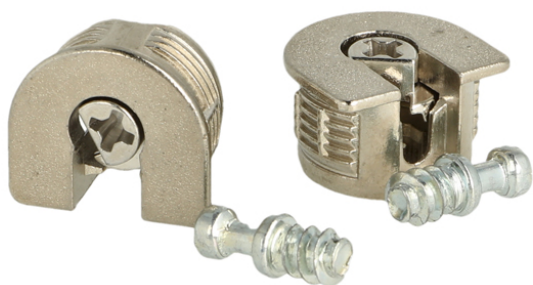

PRODUCT SHEET

Description:

Shelf Connector "Eccentric", Zamak NPL, F/16mm Panels, $\varnothing 20 \times 12 \text{mm}$, Incl. Steel Screw $\varnothing 6 \times 16 \text{mm}$

Item number:

11.04.580-0

Units	Box	Carton	HS Code	Barcode
Pcs.		3000	8302420090	 5704866515191

SISO A/S

Mileparken 11
DK-2740 Skovlunde
Denmark
VAT: DK 24786013

Phone +45 45 830 900

www.siso.dk
siso@siso.dk

Danske Bank
Nytorv Branch
Copenhagen
SWIFT: DABADKKK

Account no.
4180 3112 112936
IBAN Account
DK7230003112112936